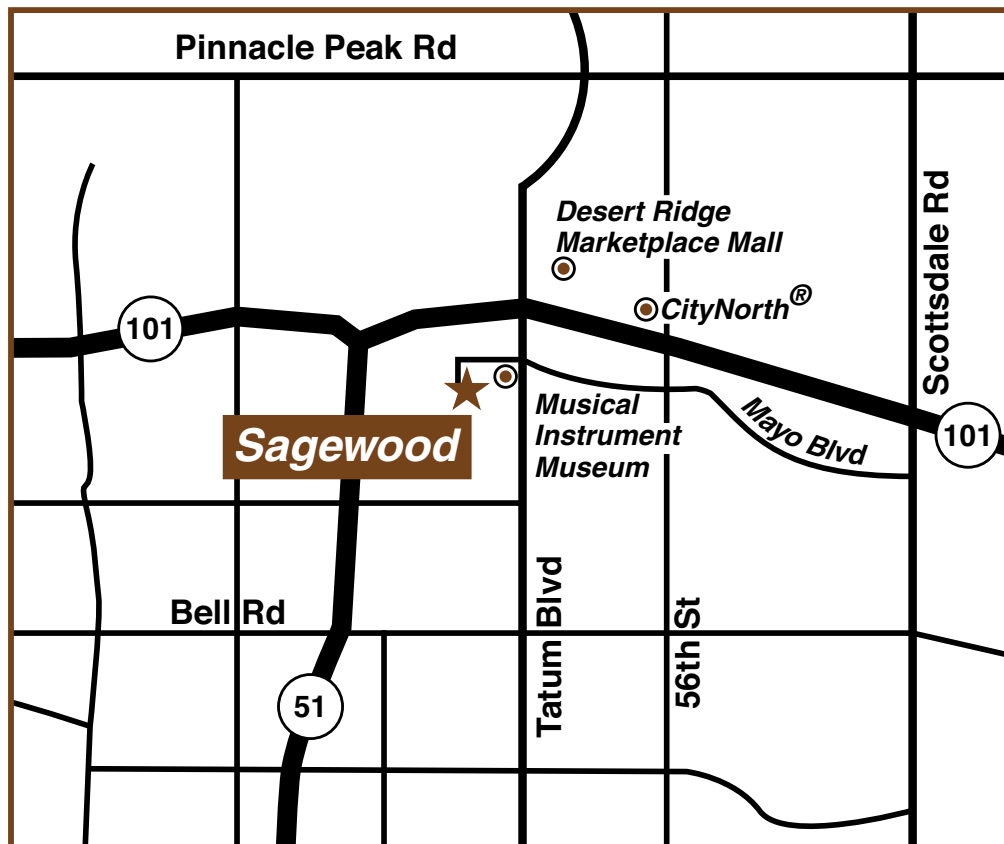

Map and Directions

From Scottsdale Road – Take Loop 101 WEST to Exit #31 for Tatum Blvd. Stay in left hand exit lane and go under 101 Loop. Travel SOUTH approximately ¼ mile to Mayo Blvd and turn right, and turn left on Sagewood Blvd.

From AZ-51 N. – Take Exit 15A onto Loop 101 EAST to first Exit #31 for Tatum Blvd. Stay in right hand exit lane onto Tatum Blvd. Travel SOUTH approximately ¼ mile to Mayo Blvd and turn right, and turn left on Sagewood Blvd.

From North – Take Tatum Blvd. SOUTH under the 101, travel approximately ¼ mile to Mayo Blvd and turn right, and turn left on Sagewood Blvd.

Sagewood • 4555 E. Mayo Blvd. • Phoenix, AZ 85050
(480) 948-1398 • toll-free (866) 948-1398 • Fax (480) 948-1584
www.SagewoodLCS.com